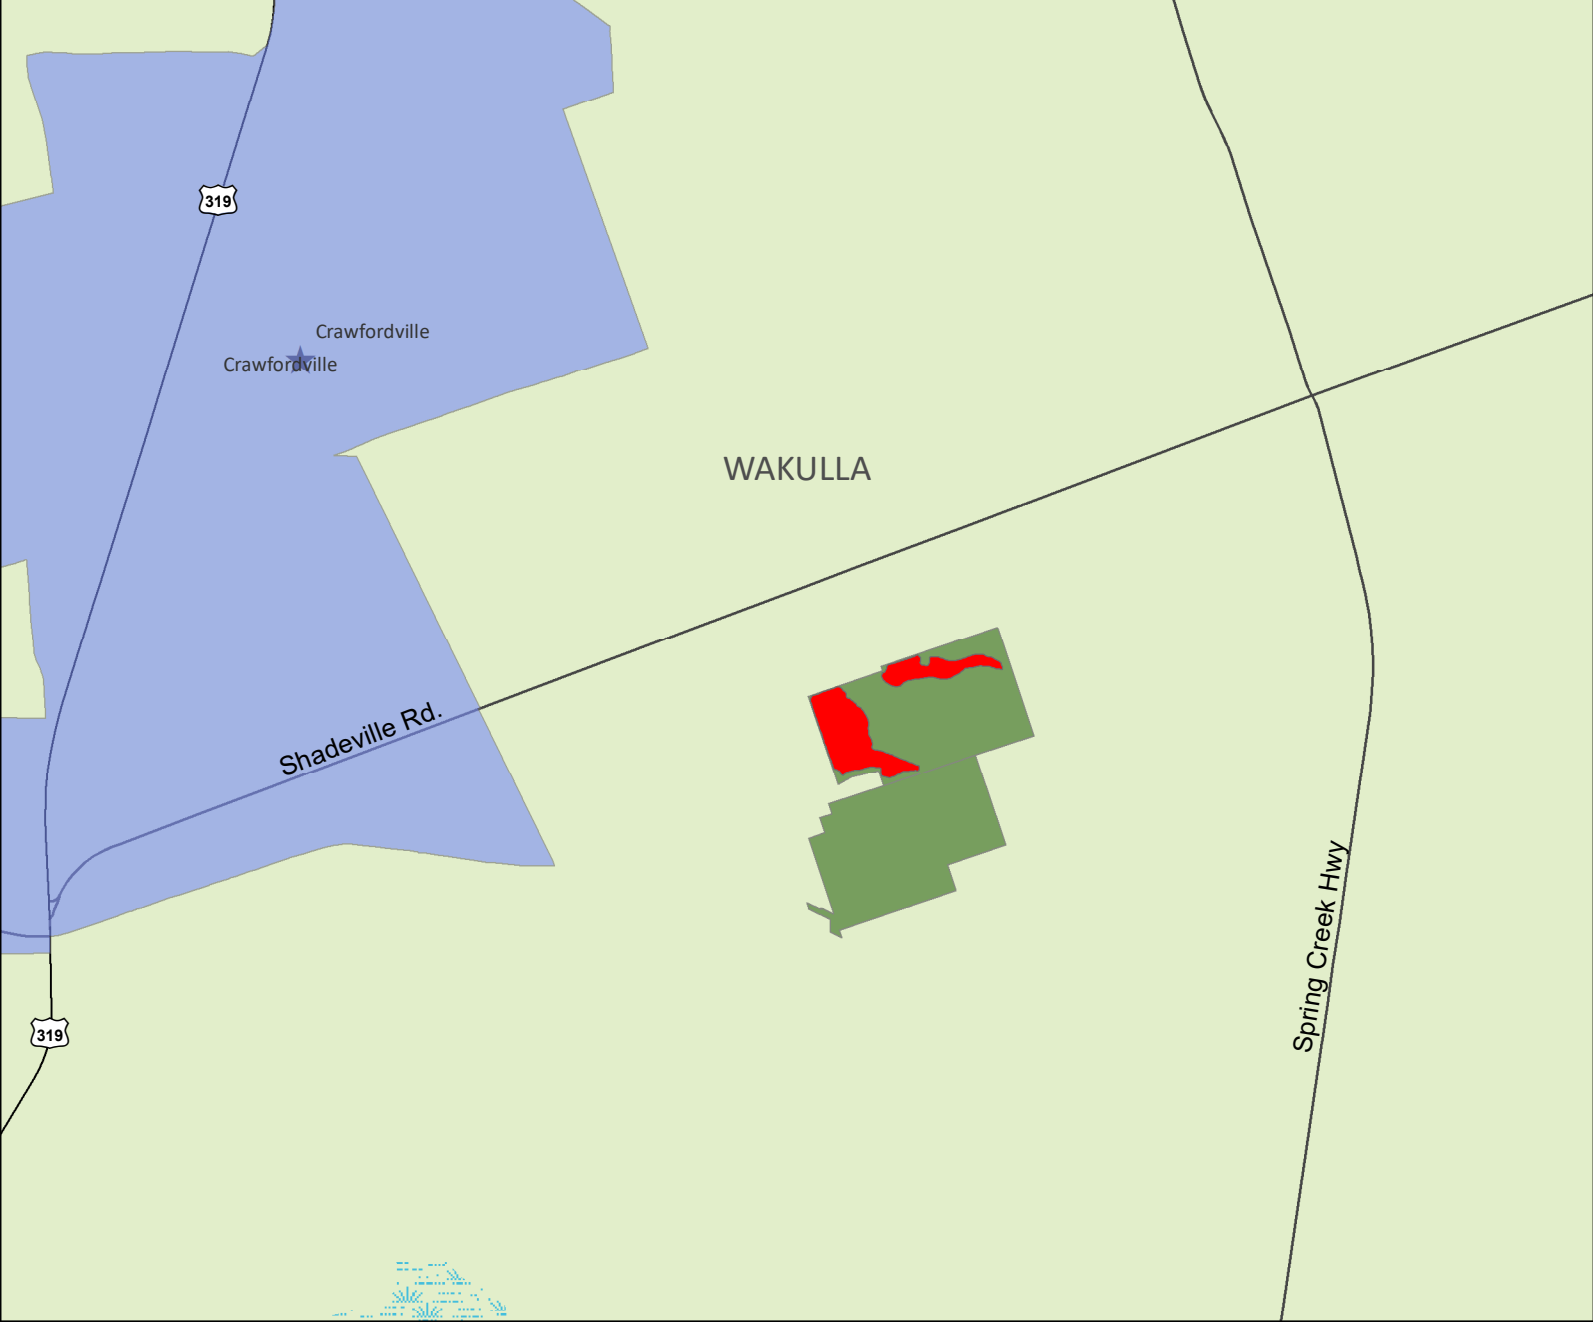

Exhibit Map B

General Location Map
2023 Reforestation Project
E. Guy Revell, Jr., Conservation Area
Wakulla County, Florida
38 Acres

-  Reforestation Areas
-  District Lands